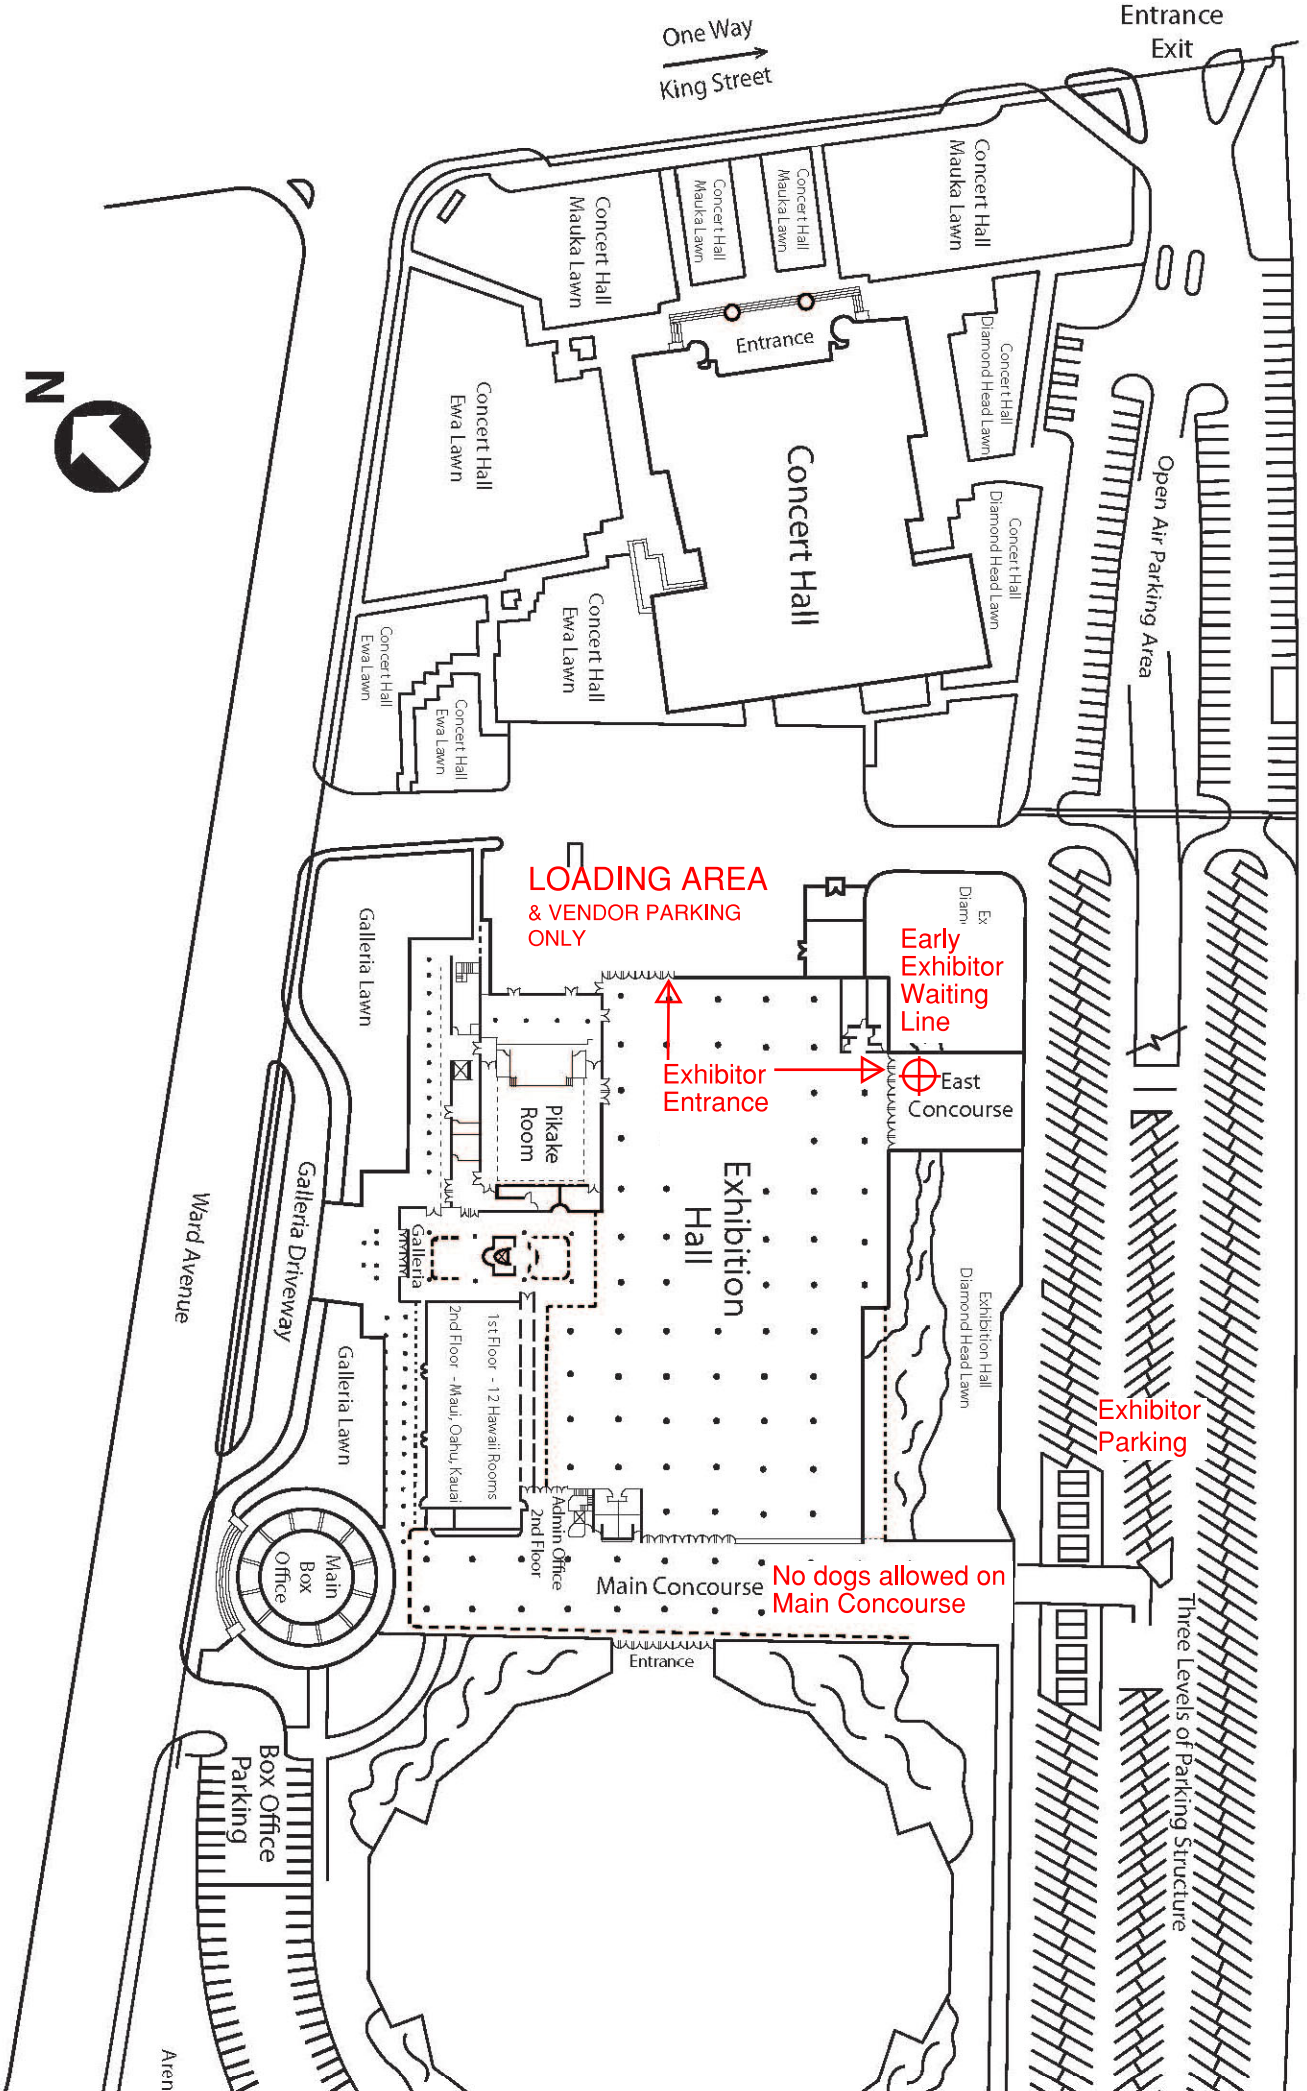

One Way
King Street

Entrance
Exit

BLAISDELL CENTER SITE PLAN

LOADING AREA
& VENDOR PARKING
ONLY

Early Exhibitor
Waiting Line

Exhibitor
Entrance

East
Concourse

Exhibition
Hall

Exhibition Hall
Diamond Head Lawn

Exhibitor
Parking

No dogs allowed on
Main Concourse

Main Concourse

Three Levels of Parking Structure

Ward Avenue

Galleria Driveway

Main Box Office

Box Office
Parking

Aren